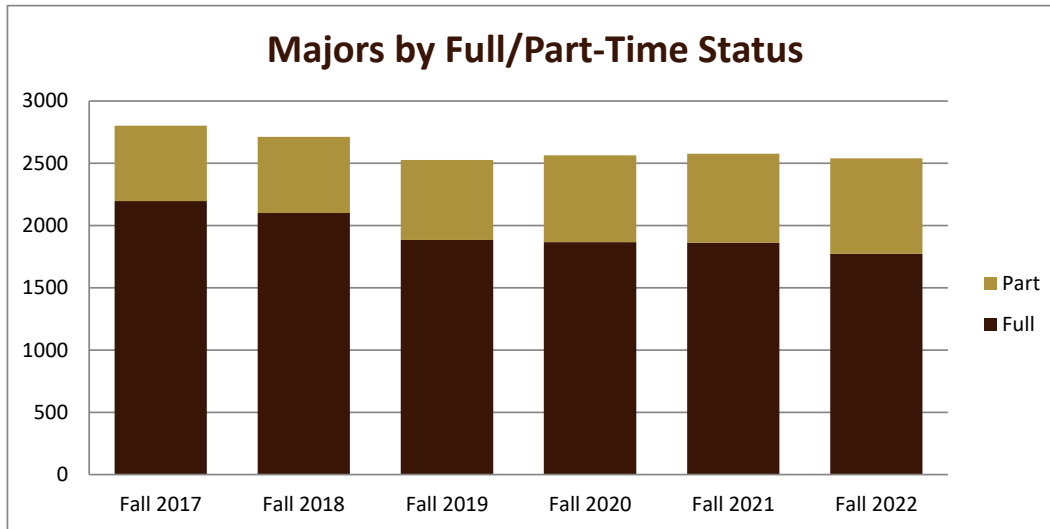

## Majors Enrolled

Academic Years 2017-18 to 2022-23

Using Fall Semester data (Fall 2017 to Fall 2022) for Term specific measures

Enrollment by Class						
	Fall 2017	Fall 2018	Fall 2019	Fall 2020	Fall 2021	Fall 2022
(blank)		1				
1 - Freshmen	2	3		1	3	1
2 - Sophomore	2		1		1	2
3 - Junior		2			1	3
4 - Senior	5	1	1	1		2
5 - Previous Degree	1					
<b>Grand Total</b>	<b>10</b>	<b>7</b>	<b>2</b>	<b>2</b>	<b>5</b>	<b>8</b>

# SMSU Life Science Biology Education Program Data

## Majors Enrolled

Academic Years 2017-18 to 2022-23

Using Fall Semester data (Fall 2017 to Fall 2022) for Term specific measures

Enrollment by FT/PT						
	Fall 2017	Fall 2018	Fall 2019	Fall 2020	Fall 2021	Fall 2022
Full	8	6	2	2	4	6
Part	2	1			1	2
<b>Grand Total</b>	<b>10</b>	<b>7</b>	<b>2</b>	<b>2</b>	<b>5</b>	<b>8</b>