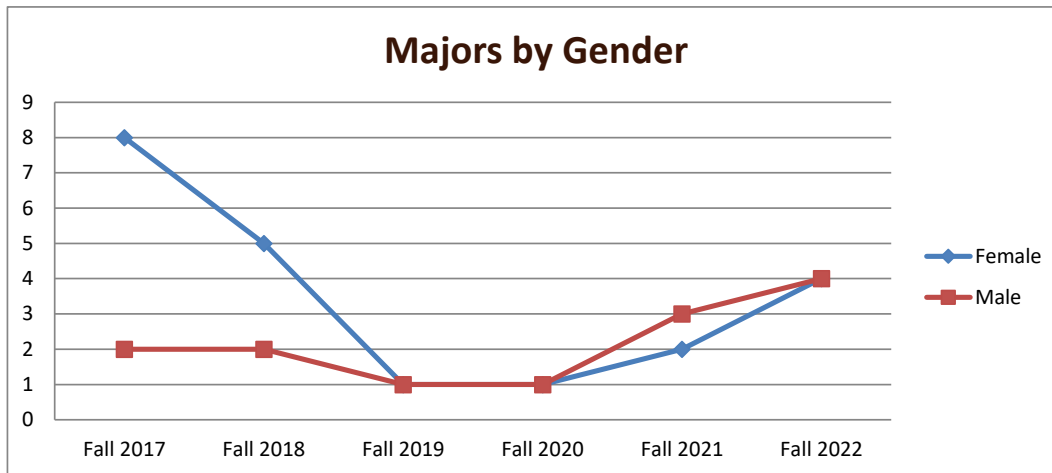

## Majors Enrolled

Academic Years 2017-18 to 2022-23

Using Fall Semester data (Fall 2017 to Fall 2022) for Term specific measures

Enrollment by Term						
	2018	2019	2020	2021	2022	2023
Fall	10	7	2	2	5	8
Spring	7	5		1	6	3
Summer	2	1				2

# SMSU Life Science Biology Education Program Data

## Majors Enrolled

Academic Years 2017-18 to 2022-23

Using Fall Semester data (Fall 2017 to Fall 2022) for Term specific measures

Enrollment by Gender						
	Fall 2017	Fall 2018	Fall 2019	Fall 2020	Fall 2021	Fall 2022
Female	8	5	1	1	2	4
Male	2	2	1	1	3	4
<b>Grand Total</b>	<b>10</b>	<b>7</b>	<b>2</b>	<b>2</b>	<b>5</b>	<b>8</b>