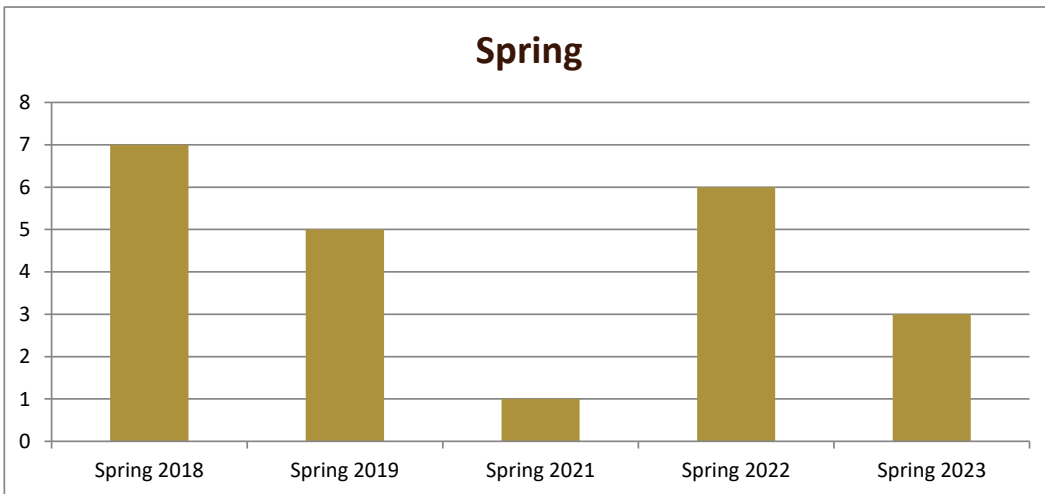

# SMSU Life Science Biology Education Program Data

## Majors Enrolled

Academic Years 2017-18 to 2022-23

Using Fall Semester data (Fall 2017 to Fall 2022) for Term specific measures

Enrollment by Term						
	2018	2019	2020	2021	2022	2023
Fall	10	7	2	2	5	8
Spring	7	5		1	6	3
Summer	2	1				2