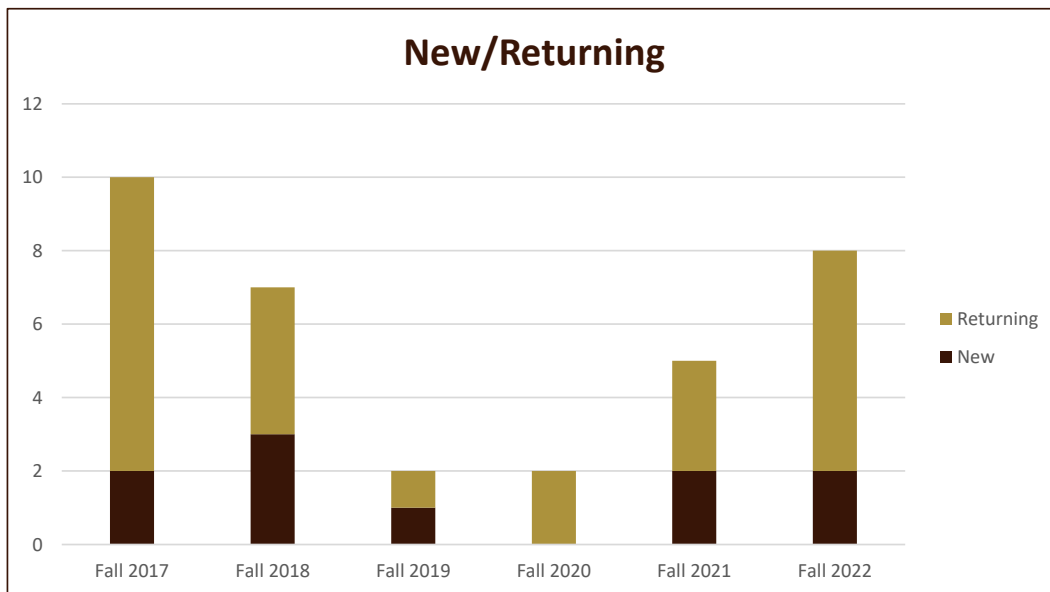

## Majors Enrolled

Academic Years 2017-18 to 2022-23

Using Fall Semester data (Fall 2017 to Fall 2022) for Term specific measures

Enrollment by FT/PT						
	Fall 2017	Fall 2018	Fall 2019	Fall 2020	Fall 2021	Fall 2022
Full	8	6	2	2	4	6
Part	2	1			1	2
<b>Grand Total</b>	<b>10</b>	<b>7</b>	<b>2</b>	<b>2</b>	<b>5</b>	<b>8</b>

New/Return Headcount						
	Fall 2017	Fall 2018	Fall 2019	Fall 2020	Fall 2021	Fall 2022
New	2	3	1		2	2
Returning	8	4	1	2	3	6
<b>Grand Total</b>	<b>10</b>	<b>7</b>	<b>2</b>	<b>2</b>	<b>5</b>	<b>8</b>