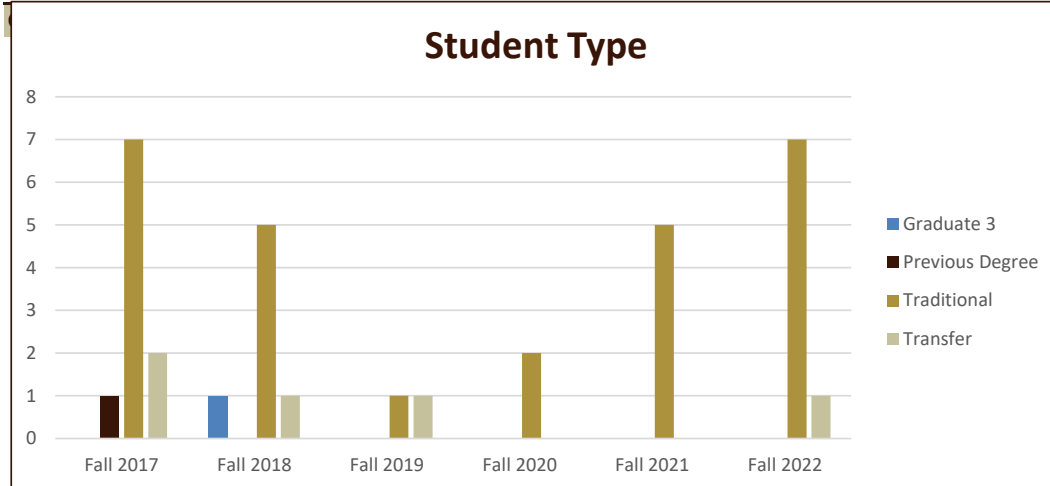

# SMSU Life Science Biology Education Program Data

## Majors Enrolled

Academic Years 2017-18 to 2022-23

Using Fall Semester data (Fall 2017 to Fall 2022) for Term specific measures

Student Type	Fall 2017	Fall 2018	Fall 2019	Fall 2020	Fall 2021	Fall 2022
Graduate 3		1				
Previous Degree	1					
Traditional	7	5	1	2	5	7
Transfer	2	1	1			1