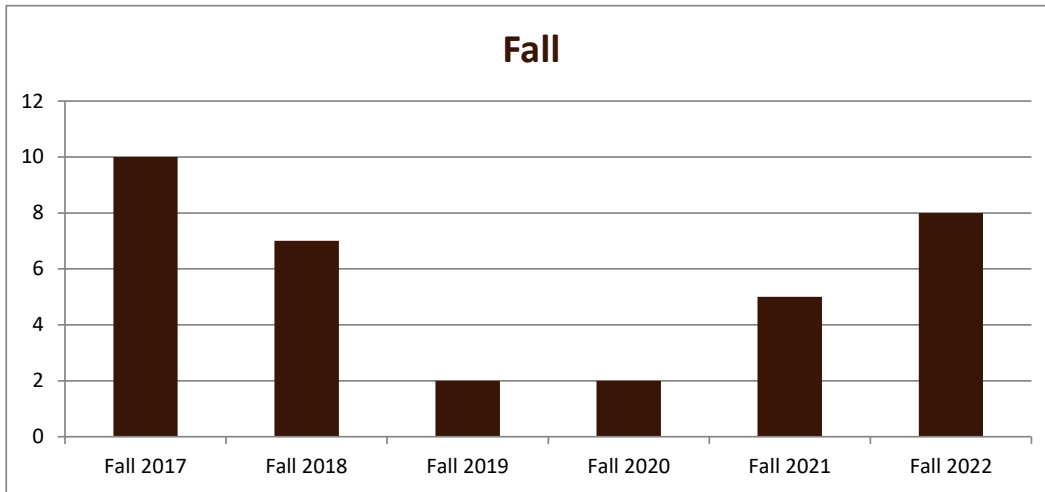

# SMSU Life Science Biology Education Program Data

## Majors Enrolled

Academic Years 2017-18 to 2022-23

Using Fall Semester data (Fall 2017 to Fall 2022) for Term specific measures

Enrollment by Term						
	2018	2019	2020	2021	2022	2023
Fall	10	7	2	2	5	8
Spring	7	5		1	6	3
Summer	2	1				2