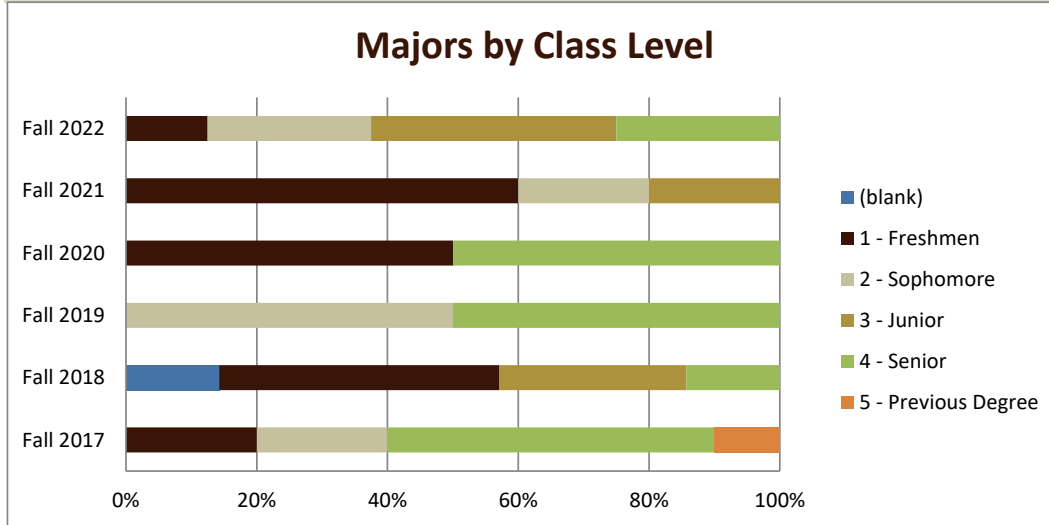

Enrollment by Race/Ethnicity						
	Fall 2017	Fall 2018	Fall 2019	Fall 2020	Fall 2021	Fall 2022
Black		2				
Hispanic			1		1	1
International		1				1
White	10	4	1	2	4	6
<b>Grand Total</b>	<b>10</b>	<b>7</b>	<b>2</b>	<b>2</b>	<b>5</b>	<b>8</b>

# SMSU Life Science Biology Education Program Data

## Majors Enrolled

Academic Years 2017-18 to 2022-23

Using Fall Semester data (Fall 2017 to Fall 2022) for Term specific measures

Enrollment by Class						
	Fall 2017	Fall 2018	Fall 2019	Fall 2020	Fall 2021	Fall 2022
(blank)		1				
1 - Freshmen	2	3		1	3	1
2 - Sophomore	2		1		1	2
3 - Junior		2			1	3
4 - Senior	5	1	1	1		2
5 - Previous Degree	1					
<b>Grand Total</b>	<b>10</b>	<b>7</b>	<b>2</b>	<b>2</b>	<b>5</b>	<b>8</b>